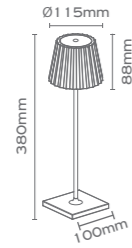

ALICIA-TL-W
Sanded White
LED 3.5W 260lm 3000K
Touch Smooth Dimmer

Υλικό / Materials

LITTA 1-TL-B
Black Matt
LED 2,2W 231lm 3000K
Touch Smooth Dimmer

LITTA 1-TL-W
White Matt
LED 2,2W 231lm 3000K
Touch Smooth Dimmer