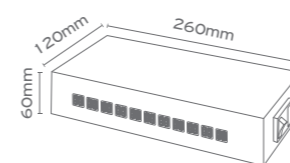

Extra Features
Day-Night Sensor

SOLEI-TL
Anthracite
LED 3.5W 300lm 3000K

Υλικό / Materials

Extra Features
Function protections:
Short circuit, over-current,
over-voltage, USB independent
protection, anti-leakage,
electromagnetic field protection.