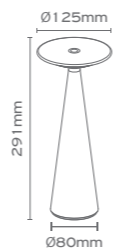

BLOMMA-TL
Matt White
LED 2.2W 170lm 3000K
Touch Smooth Dimmer