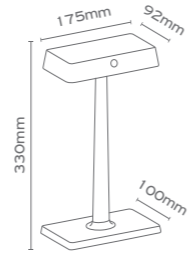

Υλικά / Materials

Υλικά / Materials

Extra Features

- Touch Step Dimmer
- Touch 1 = 100% of light - 7H
- Touch 2 = 40% of light - 15H
- Touch 3 = 10% of light - 80H
- Touch 4 = On / Off