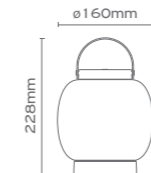

Υλικά / Materials

LISS-TL
Matt White
LED 2.2W 231lm 3000K
Touch Smooth Dimmer

Recharging base included

BLOMMA-TL
Matt White
LED 2.2W 170lm 3000K
Touch Smooth Dimmer

Υλικά / Materials

Extra Features

- Touch Step Dimmer
- Touch 1 = 100% of light - 7H
- Touch 2 = 40% of light - 15H
- Touch 3 = 10% of light - 80H
- Touch 4 = On / Off