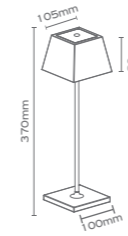

ALICIA-TL-W
Sanded White
LED 3.5W 260lm 3000K
Touch Smooth Dimmer

Υλικό / Materials

LITTA 1-TL-B
Black Matt
LED 2,2W 231lm 3000K
Touch Smooth Dimmer

LITTA 1-TL-W
White Matt
LED 2,2W 231lm 3000K
Touch Smooth Dimmer