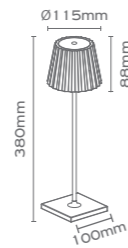

ALICIA-TL-W
Sanded White
LED 3.5W 260lm 3000K
Touch Smooth Dimmer

Υλικό / Materials

LITTA 1-TL-B
Black Matt
LED 2,2W 231lm 3000K
Touch Smooth Dimmer

LITTA 1-TL-W
White Matt
LED 2,2W 231lm 3000K
Touch Smooth Dimmer