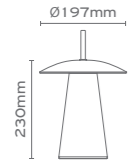

FUNGO-TL-B
Matt Black
Brown Leather
LED 2W 263lm 3000K
Touch Smooth Dimmer