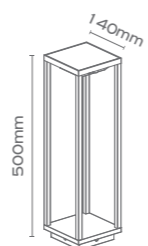

Υλικό / Materials

Extra Features

Day-Night Sensor

COMO-BOL
Anthracite
LED 2,2W 370lm 3000K

Υλικό / Materials

Extra Features
Day-Night Sensor

SOLEI-BOL
Anthracite
LED 2.2W 231lm 3000K

Υλικό / Materials