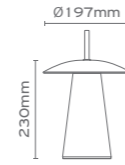

FUNGO-TL-RU
Matt Rust
Brown Leather
LED 2W 263lm 3000K
Touch Smooth Dimmer