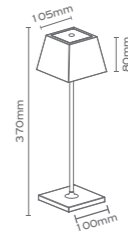

LITTA 2-TL-W
White Matt
LED 2,2W 231lm 3000K
Touch Smooth Dimmer