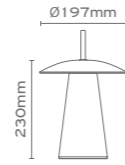

FUNGO-TL-W
Matt White
Brown Leather
LED 2W 263lm 3000K
Touch Smooth Dimmer