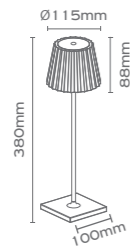

LITTA 1-TL-RU
Rust Matt
LED 2,2W 231lm 3000K
Touch Smooth Dimmer