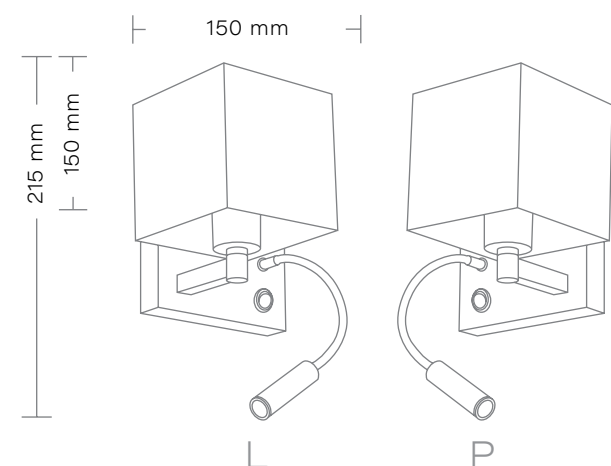

1 x 3W LED

Gwint/Chip: E27

Zasilanie/Power: 230V

BODO