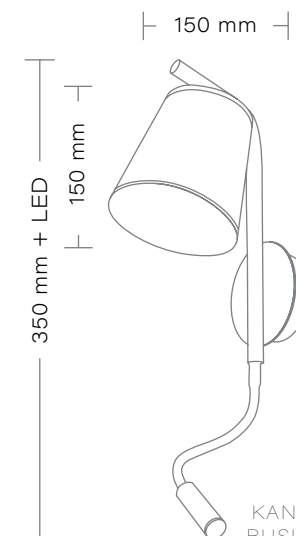

TOKIO
Kinkiet LED/
Wall lamp LED
max 1 x 40W,
1 x 3W LED
Gwint/Chip: E27
Zasilanie/Power: 230V