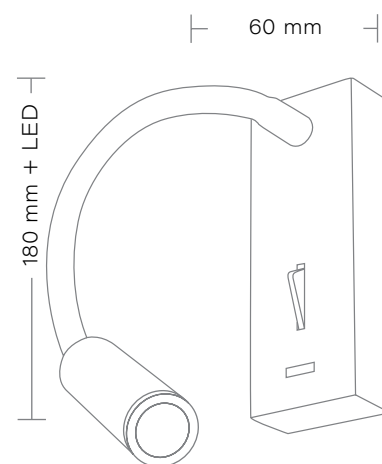

Alter

kolor metalu / metal color

- biały/white
- czarny/black
- inox
- chrom/chrome

Ego

kolor metalu / metal color

- biały/white
- czarny/black
- inox
- chrom/chrome