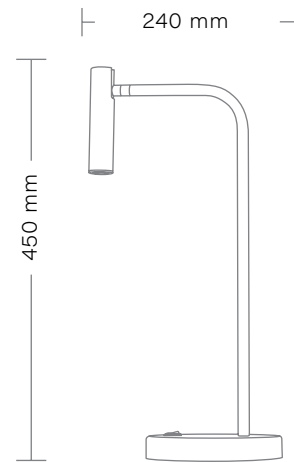

FLAM

Lampa gabinetowa/
Big table lamp

1 x 3W LED

Zasilanie/Power: 230V