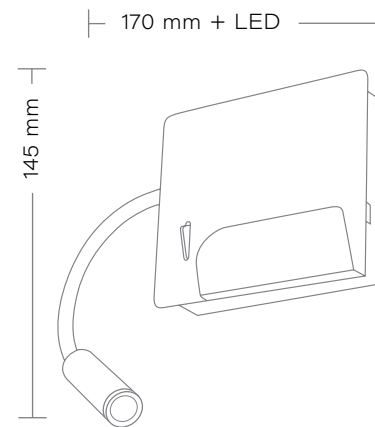

Soro

kolor metalu / metal color

○ biały/white

● czarny/black

SORO K-1
Kinkiet/Wall lamp
1 x 3W LED
Zasilanie/Power: 230V
USB