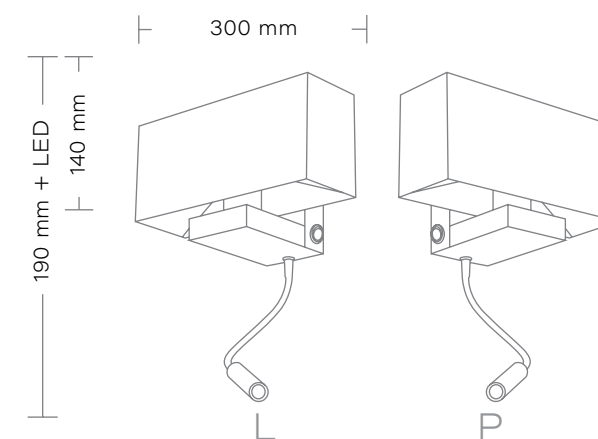

**AMBASADOR**

Kinkiet LED/Wall lamp LED

max 1 x 40W,

1 x 3W LED

Gwint/Chip: E27

Zasilanie/Power: 230V

AMBASADOR