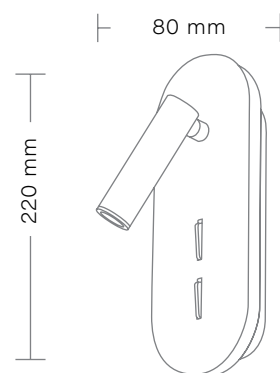

NEVADA K-3
Kinkiet/Wall lamp
1 x 3W LED + 6W LED
Zasilanie/Power: 230V