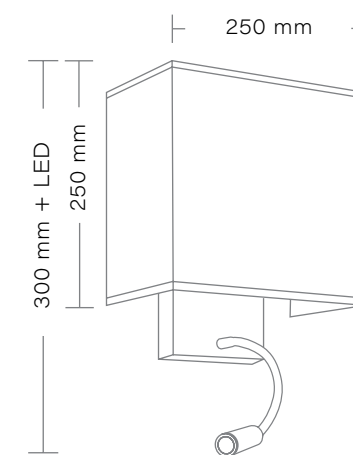

ESPOO
Kinkiet LED / 330
Wall lamp LED / 330
max 1 x 40W,
1 x 3W LED
Gwint/Chip: E27
Zasilanie/Power: 230V

ESPOO