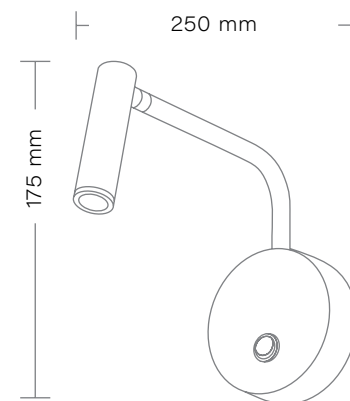

FLAM K-1

Kinkiet/Wall lamp

1 x 3W LED

Zasilanie/Power: 230V