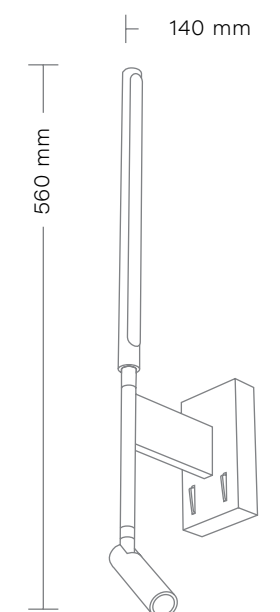

FARO K-3
Kinkiet/Wall lamp
1 x 6W LED + 3W LED
Zasilanie/Power: 230V