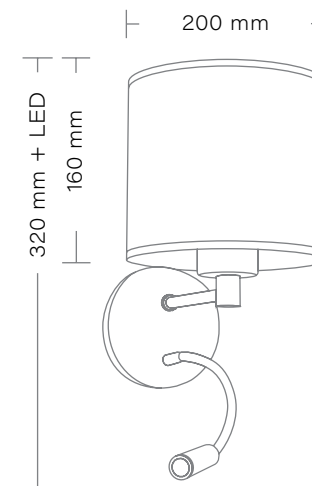

DOS
Kinkiet LED / 330
Wall lamp LED / 330
max 1 x 40W
1 x 3W LED
Gwint/Chip: E27
Zasilanie/Power: 230V