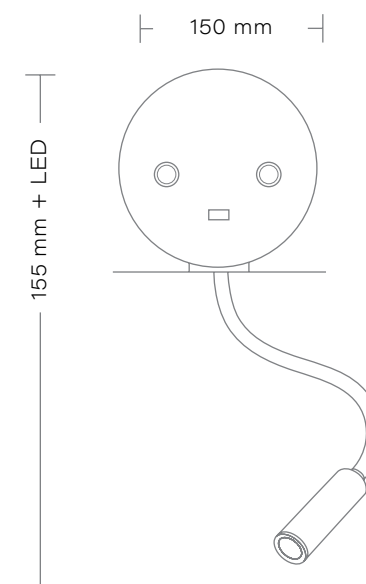

Nevada

kolor metalu / metal color

○ biały/white

● czarny/black

NEVADA K-2
Kinkiet/Wall lamp
1 x 3W LED + 6W LED
Zasilanie/Power: 230V