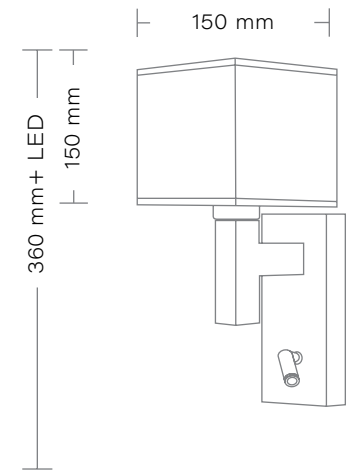

QUATTRO
Kinkiet LED / 90
Wall lamp LED / 90
max 1 x 40W,
1 x 3W LED
Gwint/Chip: E27
Zasilanie/Power: 230V