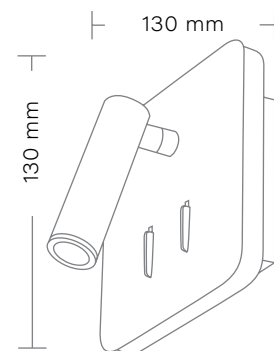

Nevada

kolor metalu / metal color

○ biały/white

● czarny/black

NEVADA K-2
Kinkiet/Wall lamp
1 x 3W LED + 6W LED
Zasilanie/Power: 230V