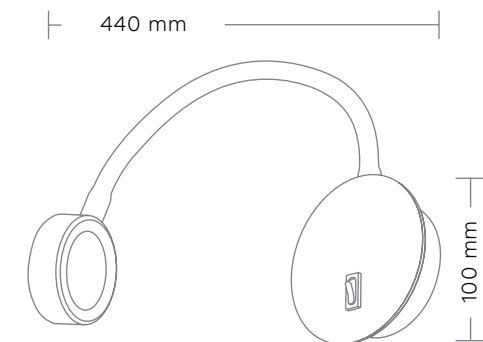

Flam

kolor metalu / metal color

● czarny/black

FLAM

Lampa gabinetowa/
Big table lamp

1 x 3W LED

Zasilanie/Power: 230V

FLAM K-1

Kinkiet/Wall lamp

1 x 3W LED

Zasilanie/Power: 230V

Sevilla

kolor metalu / metal color

● czarny/black

SEVILLA

Lampa gabinetowa/
Big table lamp

1 x 5W LED

Zasilanie/Power: 230V

SEVILLA K-1

Kinkiet/Wall lamp

1 x 3W LED

Zasilanie/Power: 230V