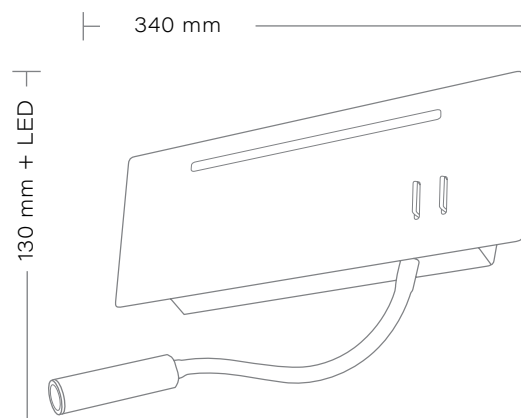

Soro

kolor metalu / metal color

○ biały/white

● czarny/black

SORO K-1
Kinkiet/Wall lamp
1 x 3W LED
Zasilanie/Power: 230V
USB

SORO K-2
Kinkiet/Wall lamp
1 x 3W LED + 1,5W LED
Zasilanie/Power: 230V
USB

SORO K-3
Kinkiet/Wall lamp
1 x 3W LED + 2W LED
Zasilanie/Power: 230V
USB

SORO K-4
Kinkiet/Wall lamp
1 x 3W LED + 1,5W LED
Zasilanie/Power: 230V
USB

SORO K-5
Kinkiet/Wall lamp
1 x 3W LED
Zasilanie/Power: 230V
USB

SORO K-6
Kinkiet/Wall lamp
1 x 3W LED + 1,5W LED
Zasilanie/Power: 230V
USB