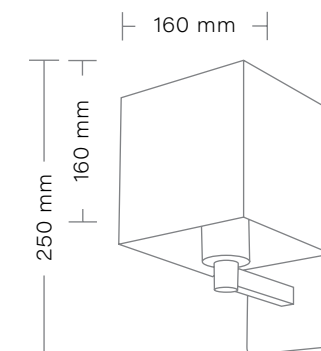

FOBOS
Kinkiet/Wall lamp
max 1 x 40W
Gwint/Chip: E27
Zasilanie/Power: 230V

FOBOS
Kinkiet LED/
Wall lamp LED
max 1 x 40W
1 x 3W LED
Gwint/Chip: E27
Zasilanie/Power: 230V