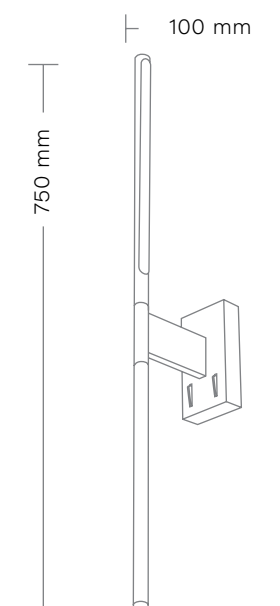

FARO K-2
Kinkiet/Wall lamp
1 x 12W LED
Zasilanie/Power: 230V

FARO
Lampa gabinetowa/
Big table lamp
1 x 3W LED
Zasilanie/Power: 230V