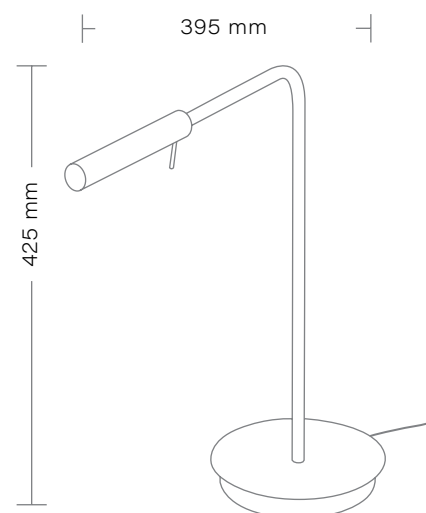

Faro

kolor metalu / metal color

● czarny/black

FARO
Lampa stojąca/
Floor lamp
1 x 3W LED
Zasilanie/Power: 230V

FARO K-1
Kinkiet/Wall lamp
1 x 6W LED
Zasilanie/Power: 230V

FARO K-2
Kinkiet/Wall lamp
1 x 12W LED
Zasilanie/Power: 230V

FARO
Lampa gabinetowa/
Big table lamp
1 x 3W LED
Zasilanie/Power: 230V

FARO K-3
Kinkiet/Wall lamp
1 x 6W LED + 3W LED
Zasilanie/Power: 230V