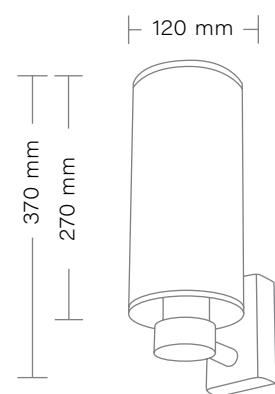

Clk Plus

kolor abażura / shade color

301

020

kolor drewna / wood color

biały/white

czarny/black

CLK PLUS

Kinkiet/

Wall lamp LED

max 1 x 40W

Gwint/Chip: E27

Zasilanie/Power: 230V