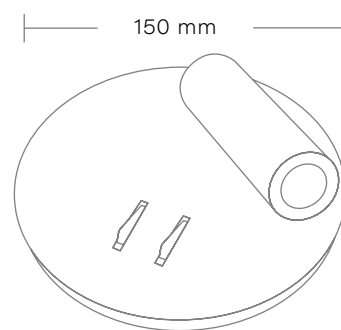

# Nevada

kolor metalu / metal color

○ biały/white

● czarny/black

**NEVADA K-1**  
Kinkiet/Wall lamp  
1 x 3W LED + 6W LED  
Zasilanie/Power: 230V

**NEVADA K-2**  
Kinkiet/Wall lamp  
1 x 3W LED + 6W LED  
Zasilanie/Power: 230V