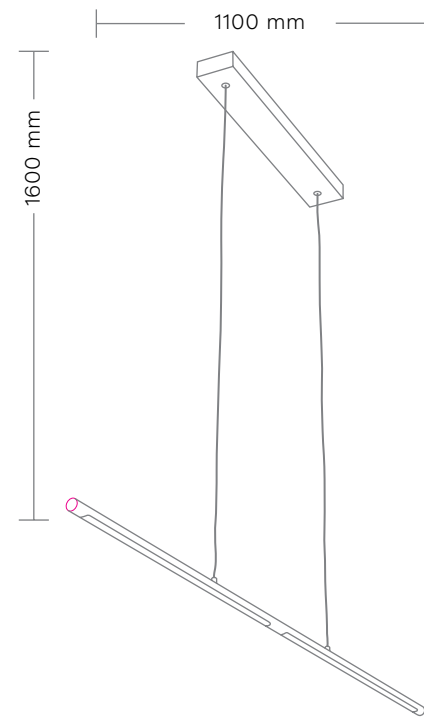

FARO BELKA B-1
Lampa wisząca/
Hanging lamp
1 x 22W LED
Zasilanie/Power: 230V

FARO