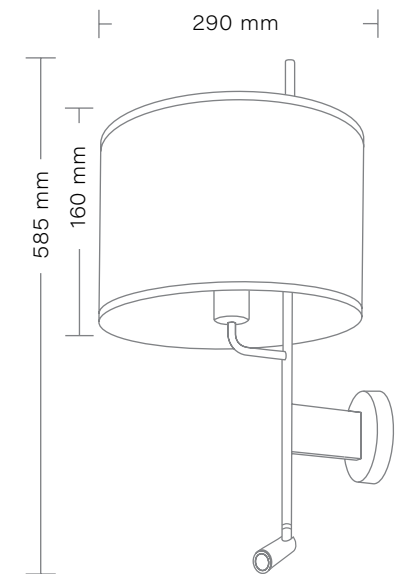

PORTO K-2 LED
Kinkiet/Wall lamp
max 1 x 40W,
1 x 3W LED
Gwint/Chip: E27
Zasilanie/Power: 230V