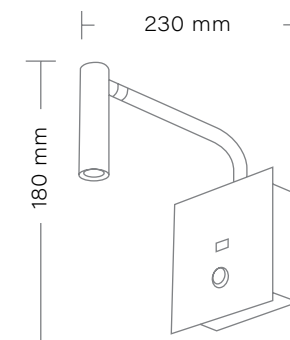

LINE K-3

Kinkiet/Wall lamp

1 x 3W LED

Zasilanie/Power: 230V

USB