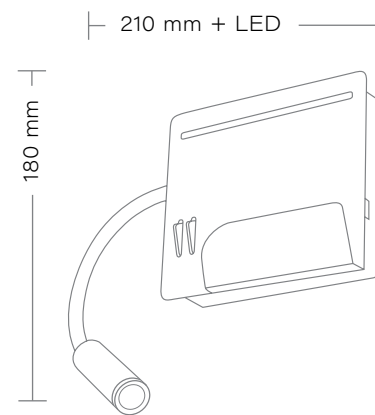

SORO K-2
Kinkiet/Wall lamp
1 x 3W LED + 1,5W LED
Zasilanie/Power: 230V
USB

SORO K-3
Kinkiet/Wall lamp
1 x 3W LED + 2W LED
Zasilanie/Power: 230V
USB