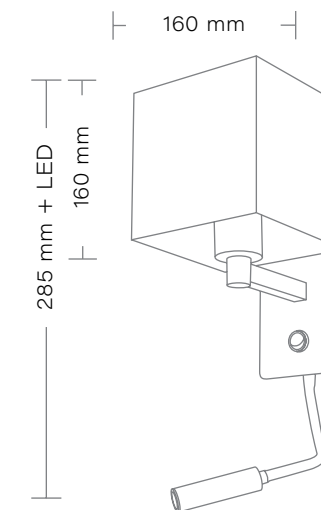

FOBOS
Kinkiet LED/
Wall lamp LED
max 1 x 40W
1 x 3W LED
Gwint/Chip: E27
Zasilanie/Power: 230V