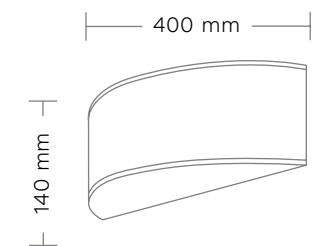

PIANO K-1
Kinkiet/Wall lamp
max 1 x 40W,
Gwint/Chip: E27
Zasilanie/Power: 230V