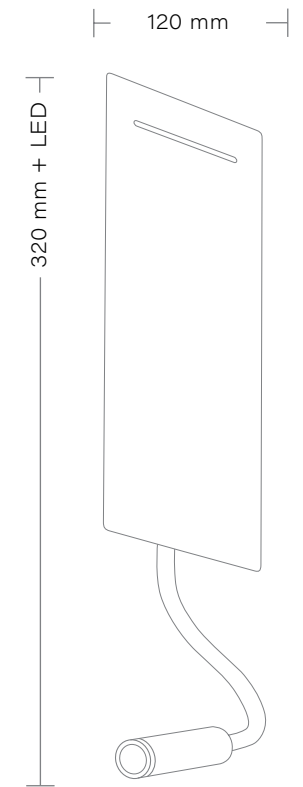

SORO K-4
Kinkiet/Wall lamp
1 x 3W LED + 1,5W LED
Zasilanie/Power: 230V
USB