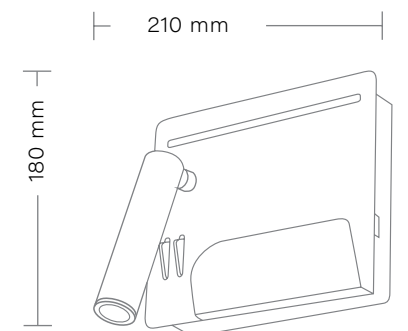

SORO K-6
Kinkiet/Wall lamp
1 x 3W LED + 1,5W LED
Zasilanie/Power: 230V
USB