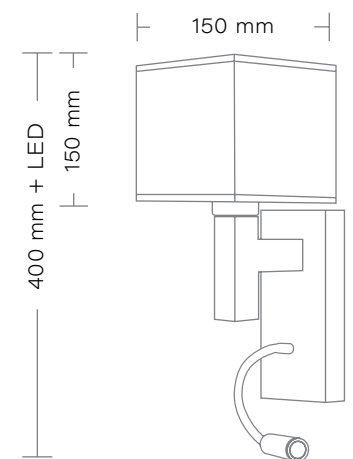

QUATTRO
Kinkiet LED / 330
Wall lamp LED / 330
max 1 x 40W,
1 x 3W LED
Gwint/Chip: E27
Zasilanie/Power: 230V