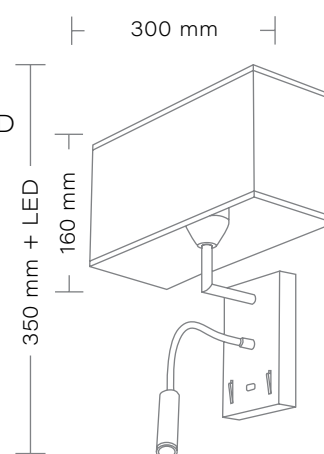

VERDE K-2
Kinkiet/Wall lamp
max 1 x 40W + 1 x 3W LED
Gwint/Chip: E27
Zasilanie/Power: 230V