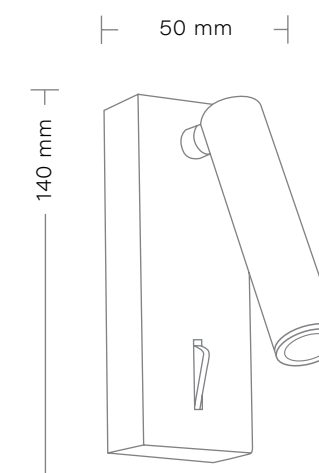

EGO K-1
Kinkiet/Wall lamp
1 x 3W LED
Zasilanie/Power: 230V