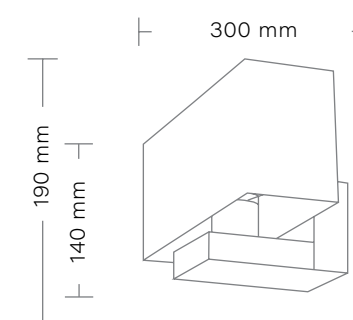

Ambasador

kolor abażura / shade color

kolor drewna / wood color

AMBASADOR

Kinkiet/Wall lamp

max 1 x 40W,

Gwint/Chip: E27

Zasilanie/Power: 230V

AMBASADOR

Kinkiet LED/Wall lamp LED

max 1 x 40W,

1 x 3W LED

Gwint/Chip: E27

Zasilanie/Power: 230V