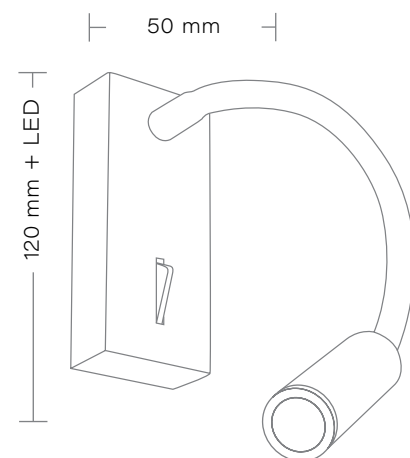

ALTER K-1
Kinkiet/Wall lamp
1 x 3W LED
Zasilanie/Power: 230V