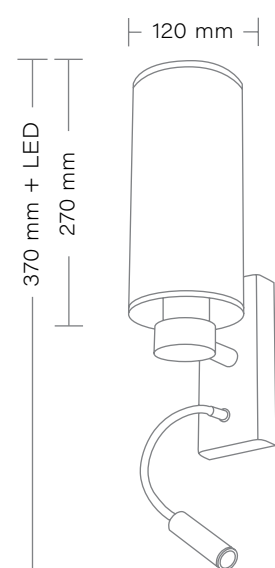

Kinkiet/

Wall lamp LED

max 1 x 40W

Gwint/Chip: E27

Zasilanie/Power: 230V

**CLK PLUS**

Kinkiet LED/

Wall lamp LED