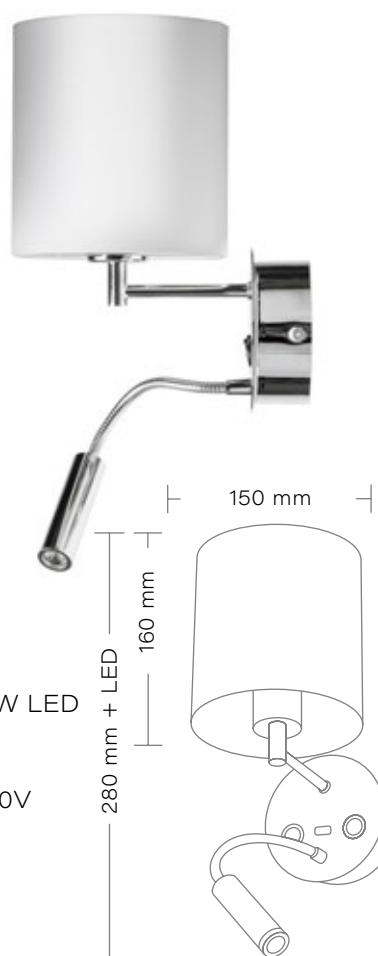

VERDE K-1
Kinkiet/Wall lamp
max 1 x 40W + 1 x 3W LED
Gwint/Chip: E27
Zasilanie/Power: 230V