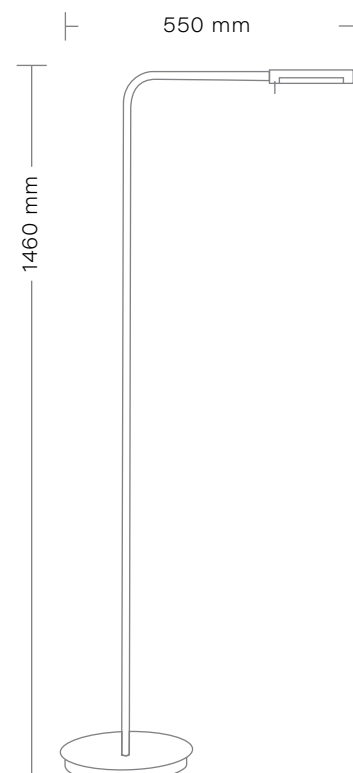

Faro

kolor metalu / metal color

● czarny/black

FARO
Lampa stojąca/
Floor lamp
1 x 3W LED
Zasilanie/Power: 230V