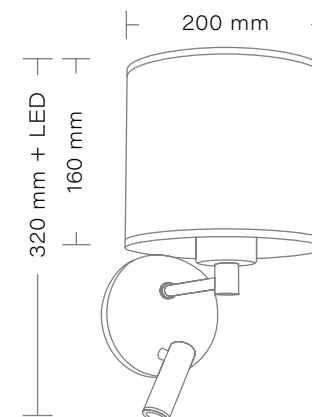

DOS
Kinkiet LED / 90
Wall lamp LED / 90
max 1 x 40W
1 x 3W LED
Gwint/Chip: E27
Zasilanie/Power: 230V