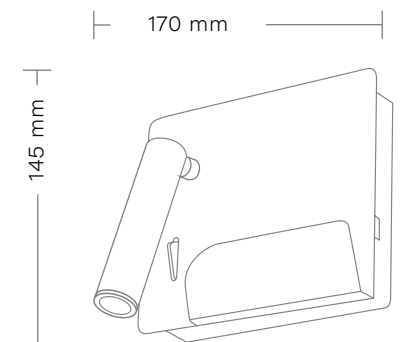

SORO K-5
Kinkiet/Wall lamp
1 x 3W LED
Zasilanie/Power: 230V
USB