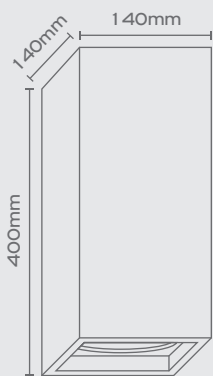

CUBE-1440P-...-...
 Wood Colour Cable Colour

1x ES111, Max 15W LED
 Max Height: 75mm

CUBE-1235P-...-...
 1x GU10, Max 7W LED
 Max Height: 55mm

CUBE-1030P-...-...
 1x GU10, Max 7W LED
 Max Height: 55mm

CUBE-830P-...-...
 1x GU10, Max 7W LED
 Max Height: 55mm