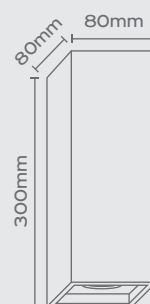

CUBE-1440P-...-...
 Wood Colour Cable Colour

1x ES111, Max 15W LED
 Max Height: 75mm

CUBE-1235P-...-...
 1x GU10, Max 7W LED
 Max Height: 55mm

CUBE-1030P-...-...
 1x GU10, Max 7W LED
 Max Height: 55mm

CUBE-830P-...-...
 1x GU10, Max 7W LED
 Max Height: 55mm