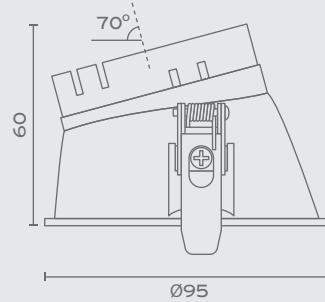

NOK4AS-RS-...-...
GU10 - LED - Max. 7W

Frame	Inner			
	-	-	-