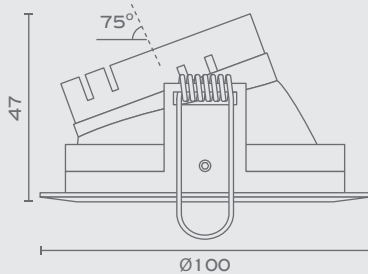

NOK5AR-RS-W-...

Inner
Colour

GU10 - LED - Max. 7W