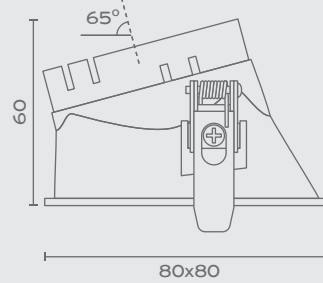

NOK2AS-RS-...-...
GU10 - LED - Max. 7W

Frame	Inner			
	—	—	—