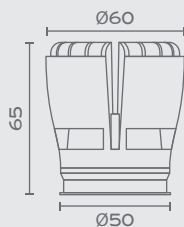

Led Module

Υλικά / Materials

- **LEDMOD-13WW**
  LED 12,8W 1430lm 3000K
- **LEDMOD-13DL**
  LED 12,8W 1460lm 4000K
- **LEDMOD-13WW-PUSH**
  LED 12,8W 1430lm 3000K
- **LEDMOD-13DL-PUSH**
  LED 12,8W 1460lm 4000K
- **LEDMOD-13WW-DALI**
  LED 12,8W 1430lm 3000K
- **LEDMOD-13DL-DALI**
  LED 12,8W 1460lm 4000K

- **LEDMOD-7WW**
  LED 7W 675lm 3000K
- **LEDMOD-7DL**
  LED 7W 720lm 4000K

Symmetric

Asymmetric