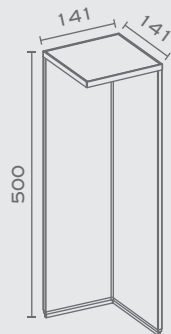

COMO-BOL
LED 2.2W 370lm 3000K