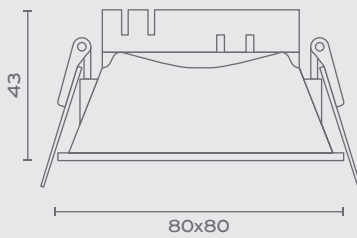

Υλικά / Materials

Χρώματα Πλαισίου / Frame Colours

Εσωτερικά Χρώματα / Inner Colours

NOK3SY-RS-...-...
Frame Colour Inner Colour
GU10 - LED - Max. 7W