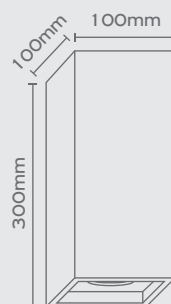

CUBE-1440P-...-...
 Wood Colour Cable Colour

1x ES111, Max 15W LED
 Max Height: 75mm

CUBE-1235P-...-...
 1x GU10, Max 7W LED
 Max Height: 55mm

CUBE-1030P-...-...
 1x GU10, Max 7W LED
 Max Height: 55mm

CUBE-830P-...-...
 1x GU10, Max 7W LED
 Max Height: 55mm