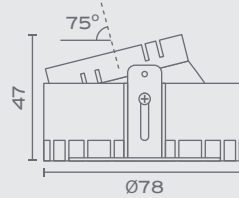

NOK2AS-RS-W-...
GU10 - LED - Max. 7W