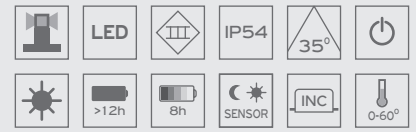

Υλικά / Materials

Χρώμα / Colour

SOLEI-BOL
LED 2,2W 231lm 3000K