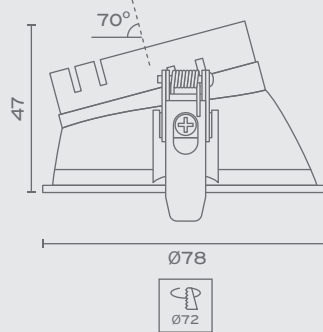

NOK2AS-RS-...-...
GU10 - LED - Max. 7W

Frame	Inner			
	—	—	—