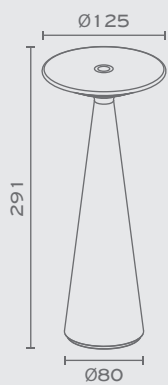

BLOMMA-TL
LED 2.2W 170lm 3000K