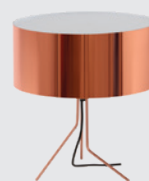

Diagonal

Υλικά / Materials

Χρώματα / Colours

DIAGONAL-PL-...
Colour
3 x E27 - LED - Max. 13W

Περισσότερα / More

P. 83