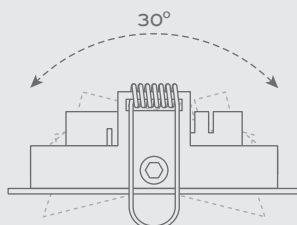

NOK1OR-RS-...-...
GU10 - LED - Max. 7W

Frame	Inner			
	—