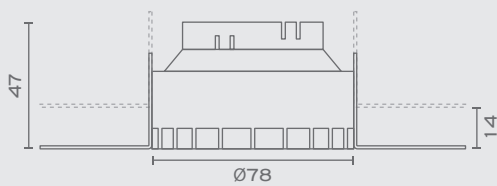

Υλικά / Materials

Χρώμα Πλαισίου / Frame Colour

Εσωτερικά Χρώματα / Inner Colours

NOK2TSY-RS-W-...
Inner Colour
GU10 - LED - Max. 7W