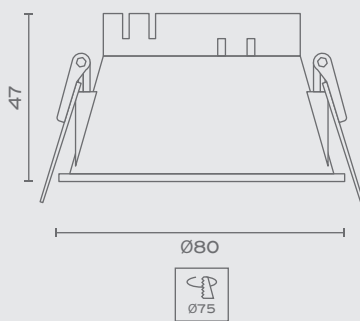

NOK2SY-RS-...-...
Frame Colour Inner Colour
GU10 - LED - Max. 7W