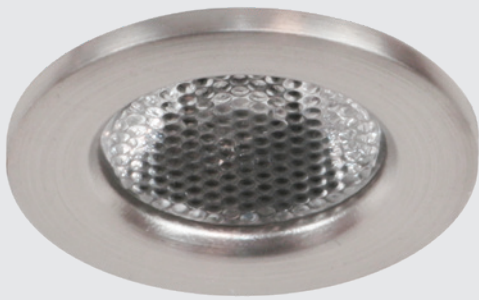

Χρώμα / Colour

IO-SP-WW
LED COB 1W 3000K

IO-SP-CW
LED COB 1W 5000K

Io Recessed

Υλικά / Materials

Χρώμα / Colour

IO-RSP-WW
LED COB 1W 3000K

IO-RSP-CW
LED COB 1W 5500K