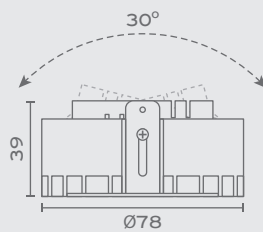

NOK1TOR-RS-W-...
GU10 - LED - Max. 7W