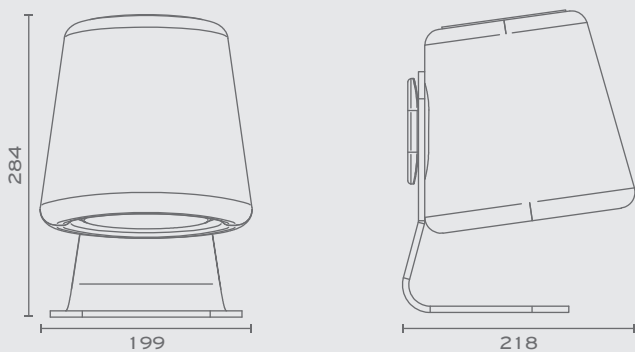

Χρώμα Ξύλου / Wood Colour

Χρώμα Καπέλου / Shade Colour

IBAR-TL
LED 4W 200lm 3000K

USB cable winder

4 light output intensities with direct pulse

Including remote control

Blomma

Υλικά / Materials