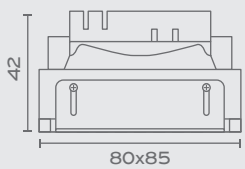

NOK3TSY-RS-W-...
Inner Colour
GU10 - LED - Max. 7W