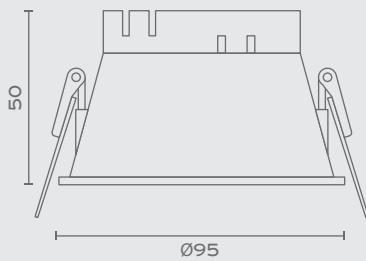

NOK4SY-RS-...-...
Frame Colour Inner Colour

GU10 - LED - Max. 7W