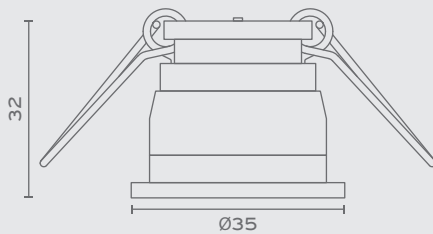

IO-RSP-WW
LED COB 1W 3000K

IO-RSP-CW
LED COB 1W 5500K