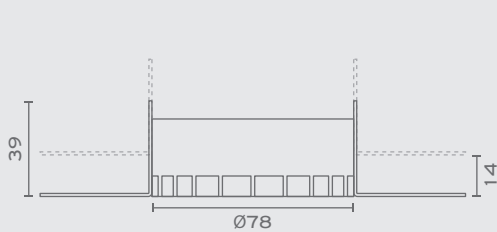

Υλικά / Materials

Χρώμα Πλαισίου / Frame Colour

Εσωτερικά Χρώματα / Inner Colours

NOK1TFI-RS-W-...
Inner Colour
GU10 - LED - Max. 7W