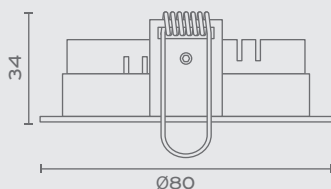

NOK1FI-RS-...-...
Frame Colour Inner Colour
GU10 - LED - Max. 7W