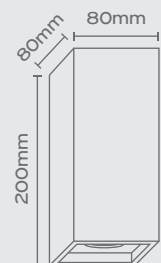

CUBE-1440P-...-...
 Wood Colour Cable Colour

1x ES111, Max 15W LED
 Max Height: 75mm

CUBE-1235P-...-...
 1x GU10, Max 7W LED
 Max Height: 55mm

CUBE-1030P-...-...
 1x GU10, Max 7W LED
 Max Height: 55mm

CUBE-830P-...-...
 1x GU10, Max 7W LED
 Max Height: 55mm