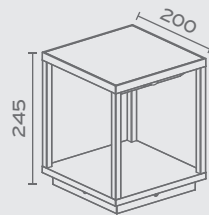

Υλικά / Materials

Χρώματα / Colours

SOLEI-TL
LED 3,5W 300lm 3000K