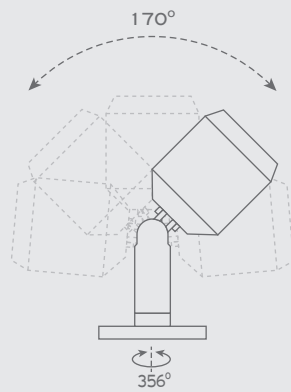

IO-SP-WW
LED COB 1W 3000K

IO-SP-CW
LED COB 1W 5000K