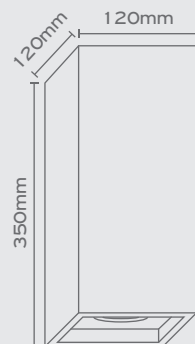

CUBE-1440P-...-...
 Wood Colour Cable Colour

1x ES111, Max 15W LED
 Max Height: 75mm

CUBE-1235P-...-...
 1x GU10, Max 7W LED
 Max Height: 55mm

CUBE-1030P-...-...
 1x GU10, Max 7W LED
 Max Height: 55mm

CUBE-830P-...-...
 1x GU10, Max 7W LED
 Max Height: 55mm