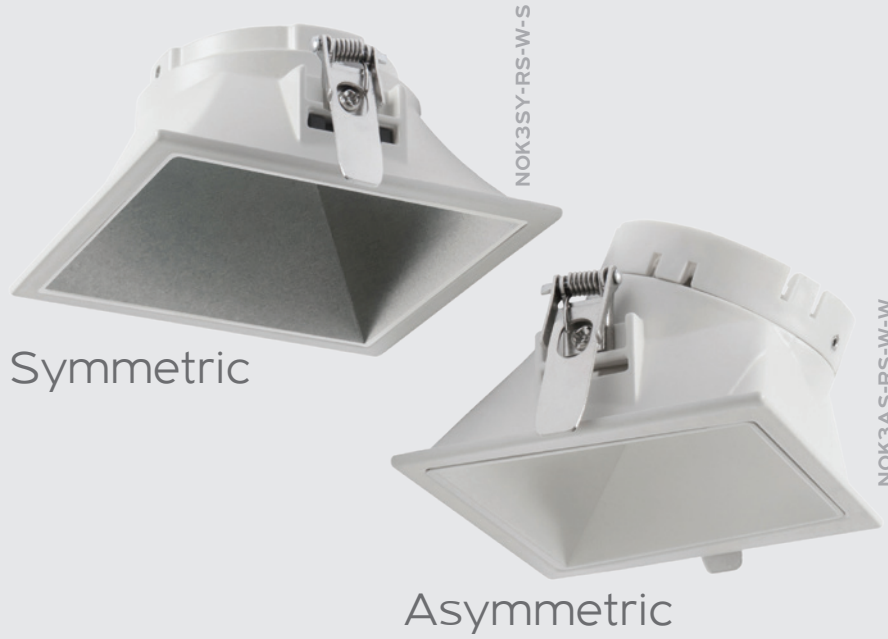

Nok 3

Υλικά / Materials

Χρώματα Πλαισίου / Frame Colours

Εσωτερικά Χρώματα / Inner Colours