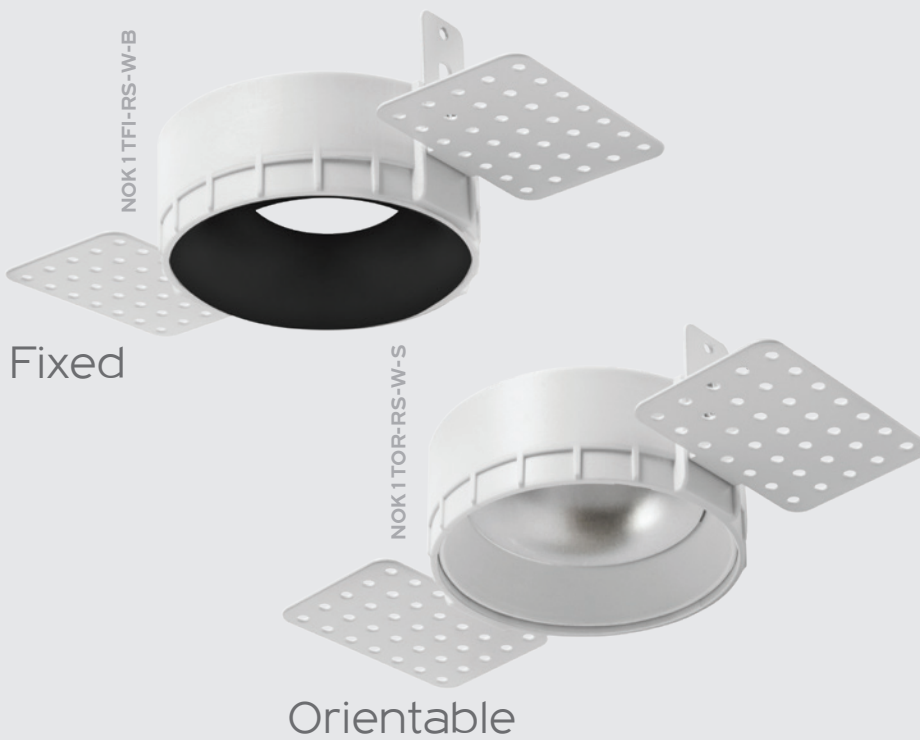

Nok 1 Trimless

Υλικά / Materials

Χρώμα Πλαισίου / Frame Colour

Εσωτερικά Χρώματα / Inner Colours