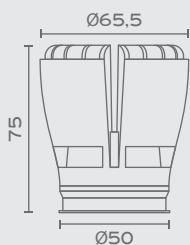

- **LEDMOD-13WW**
  LED 12,8W 1430lm 3000K
- **LEDMOD-13DL**
  LED 12,8W 1460lm 4000K
- **LEDMOD-13WW-PUSH**
  LED 12,8W 1430lm 3000K
- **LEDMOD-13DL-PUSH**
  LED 12,8W 1460lm 4000K
- **LEDMOD-13WW-DALI**
  LED 12,8W 1430lm 3000K
- **LEDMOD-13DL-DALI**
  LED 12,8W 1460lm 4000K