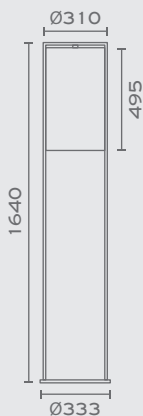

SINTRA-FL
E27 Max. 60W

Περισσότερα / More

P. 88