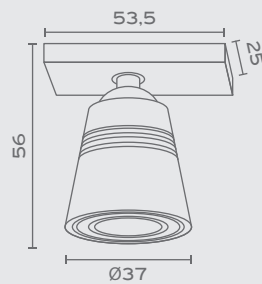

SNAP2-TSP
LED 4,8W 504lm 4000K