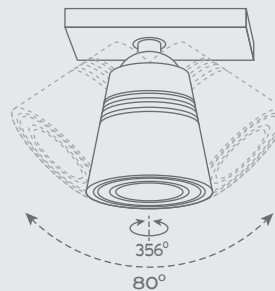

Snap

Υλικά / Materials

Χρώμα / Colour

SNAP-TRA-120
TRACK 1200mm

Τροφοδοτικό / Driver

B02Z-X33A1E-00
IN 220-240V / OUT 12V DC
MAX 60W IP20

Υλικά / Materials

Χρώμα / Colour