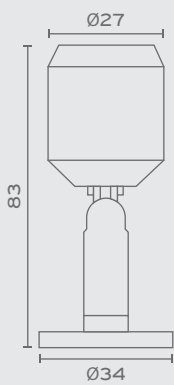

IO-SP-WW
LED COB 1W 3000K

IO-SP-CW
LED COB 1W 5000K