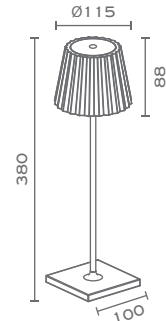

LITTA 1-TL-W
White Matt
LED 2.2W 231lm 3000K
Touch Smooth Dimmer