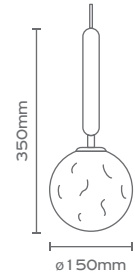

PALMA S-PL
Brushed Gold
Water Drop Glass
E27 Max 40W