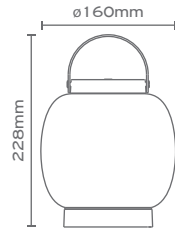

Υλικά / Materials

Charger adaptor included

Touch Step Dimmer

Touch 1 = 100% of light - 7H
 Touch 2 = 40% of light - 15H
 Touch 3 = 10% of light - 80H
 Touch 4 = On / Off

VITRA-TL
 Anthracite
 Brown Leather
 LED 2W 202lm 3000K