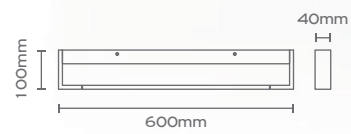

TILT-WL-W
Matt White
LED 18W 2165lm 4000K

FUNGO

Υλικό / Materials

Χρώμα / Colour

- B** Μαύρο / Black
- W** Λευκό / White
- RU** Σκουριά / Rust

Charger adaptor included

Touch Step Dimmer

- Touch 1 = 100% of light - 7H
- Touch 2 = 40% of light - 15H
- Touch 3 = 10% of light - 80H
- Touch 4 = On / Off