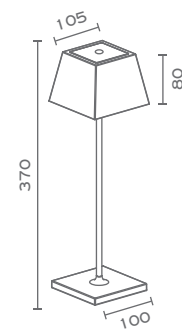

LITTA 2-TL-B
Black Matt
LED 2.2W 231lm 3000K
Touch Smooth Dimmer