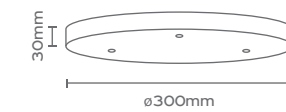

BASE-R303P-GO
Brushed Gold
3 Pendants