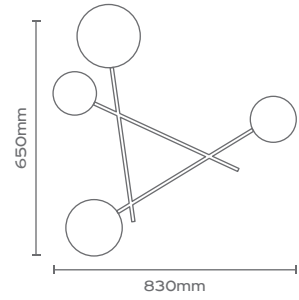

ORION

Υλικό / Materials

ORION-WL
Matt Black & Anthracite
LED 30W 3000K
IP 20 Class I