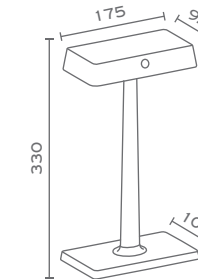

LISS-TL-W
Matt White
LED 2.2W 231lm 3000K
Touch Smooth Dimmer