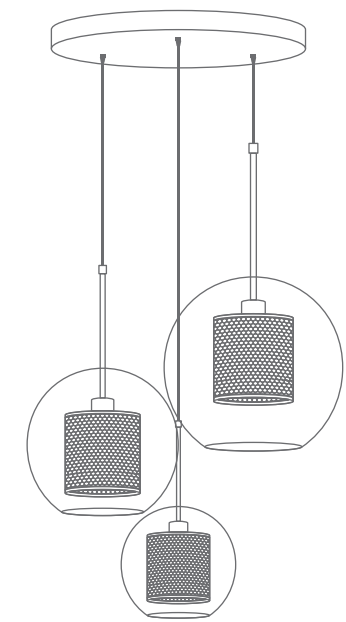

BOLENA OV-PL
Dark Chrome
Smoky Grey Glass
Brown Fabric Cable
LED 7W 350Lm 3000K

BOLENA SQ-PL
Dark Chrome
Smoky Grey Glass
Brown Fabric Cable
LED 7W 350Lm 3000K

ROSA

Υλικό / Materials

ROSA M-PL
Brushed Gold
Clear Glass
E27 Max 40W

ROSA S-PL
Brushed Gold
Clear Glass
E27 Max 40W

ROSA L-PL
Brushed Gold
Clear Glass
E27 Max 40W

BASE-R303P-GO
Brushed Gold
3 Pendants

BASE-R305P-GO
Brushed Gold
5 Pendants

BASE-R357P-GO
Brushed Gold
7 Pendants