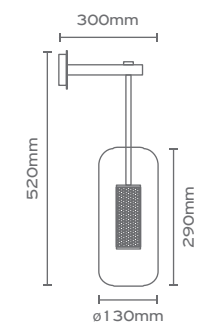

Υλικά / Materials

ROSA W-WL
Brushed Gold
Clear Glass
E14 Max 40W