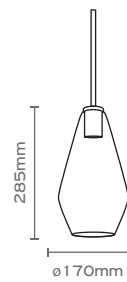

SIENA S-PL
Brushed Gold
Amber Glass
E27 Max 40W