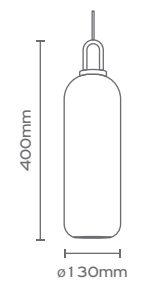

VERONA S-PL
Brushed Gold
Frosted Grey Glass
E27 Max 40W