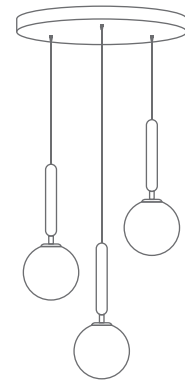

PALMA

Υλικά / Materials

PALMA L-PL
Brushed Gold
Water Drop Glass
E27 Max 40W

PALMA S-PL
Brushed Gold
Water Drop Glass
E27 Max 40W

BASE-R303P-GO
Brushed Gold
3 Pendants

BASE-R305P-GO
Brushed Gold
5 Pendants