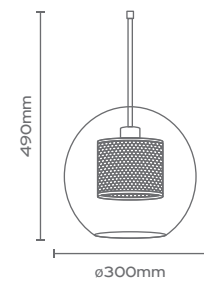

ROSA L-PL
Brushed Gold
Clear Glass
E27 Max 40W