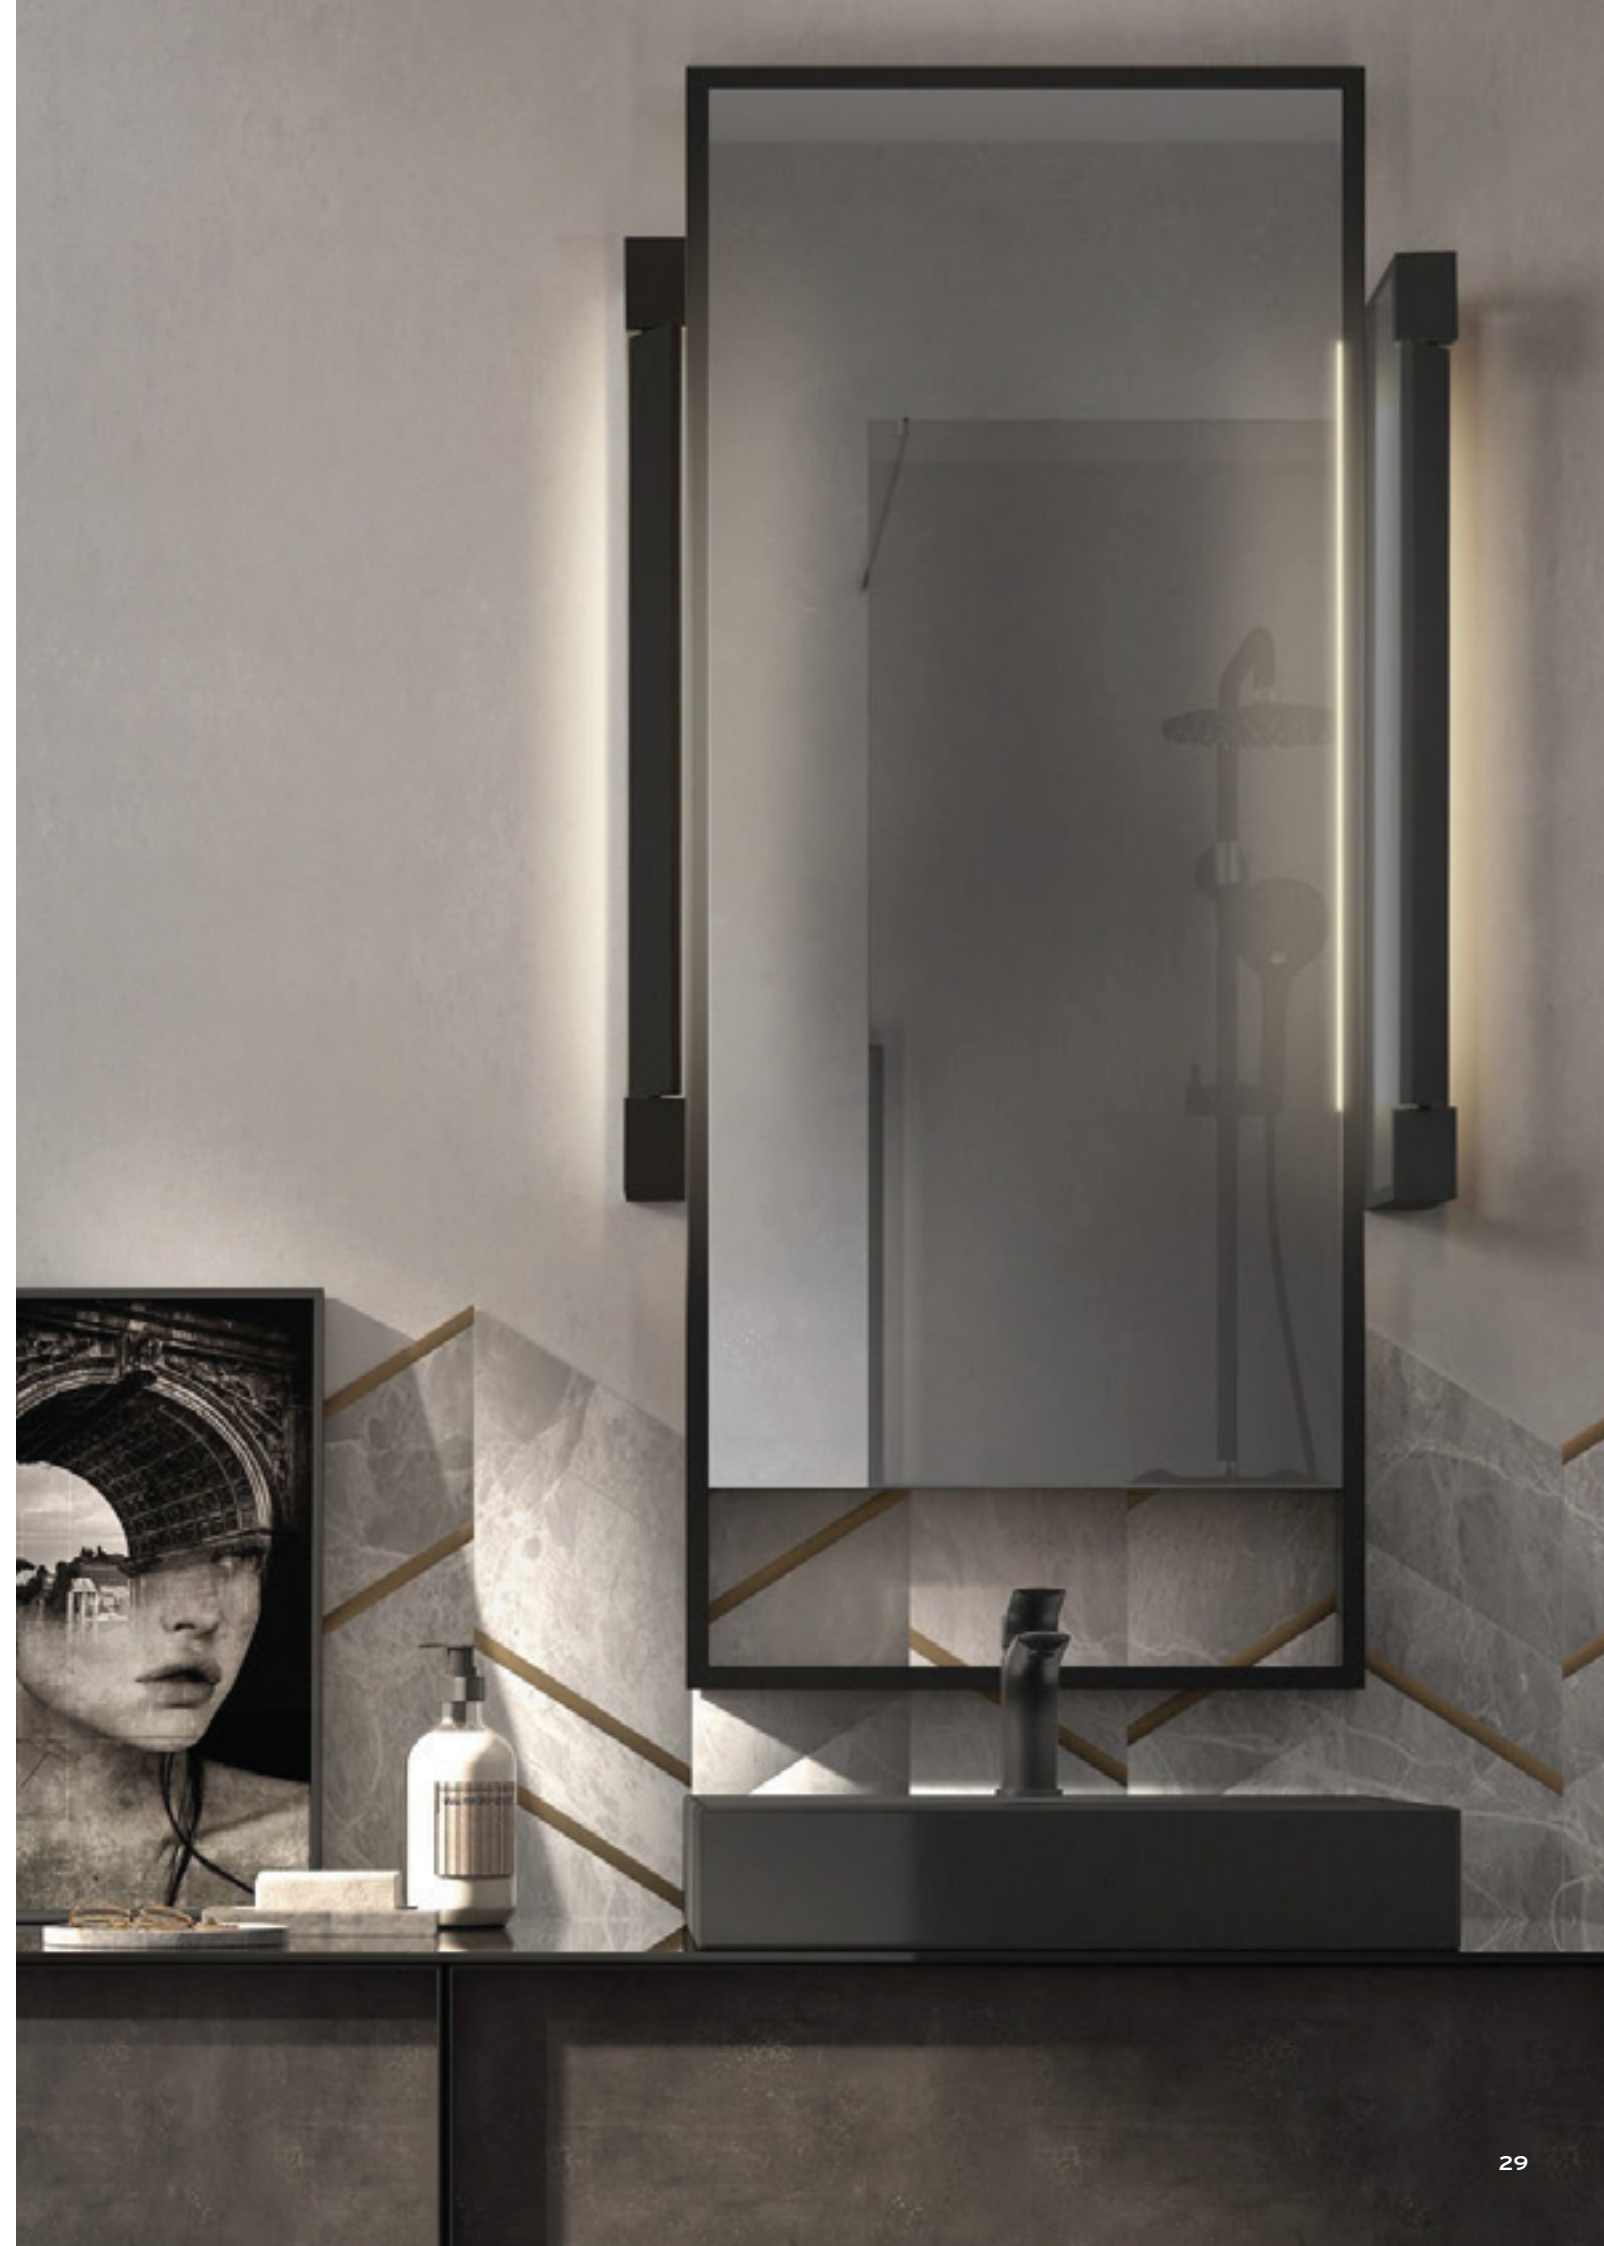

TILT-WL-W
Matt White
LED 18W 2165lm 4000K

FUNGO

Υλικό / Materials

Χρώμα / Colour

- B** Μαύρο / Black
- W** Λευκό / White
- RU** Σκουριά / Rust

Charger adaptor included

Touch Step Dimmer

- Touch 1 = 100% of light - 7H
- Touch 2 = 40% of light - 15H
- Touch 3 = 10% of light - 80H
- Touch 4 = On / Off