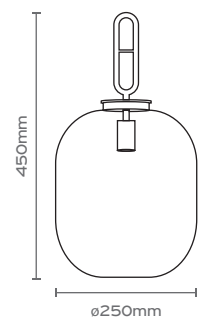

PALERMO-PL-CN
Black Metal
Mirror Cognac Glass
E27 Max 40W