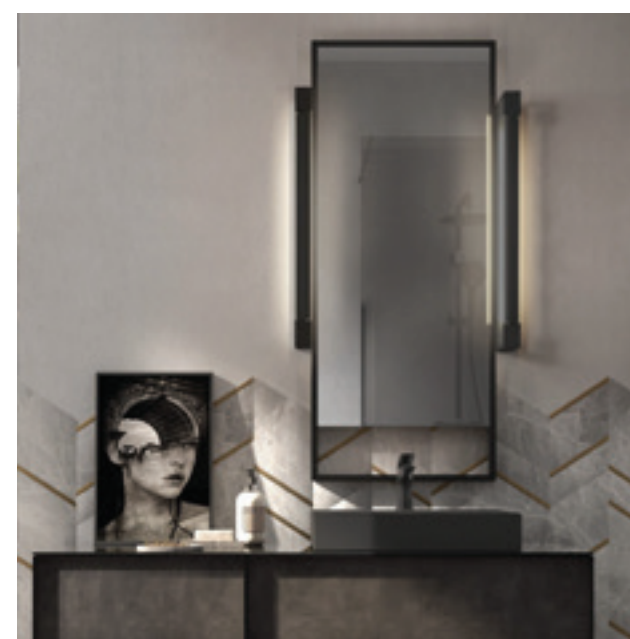

Σύμβολα / Symbols

	Επιτοίχιο Φωτιστικό Wall Luminaire		Αυξομείωση φωτεινότητας σε σκάλες Dimmer on click
	Κρεμαστό Φωτιστικό Pendant Luminaire		Ομαλή υξομείωση φωτεινότητας με κουμπί επαφής Touch Smooth Dimmer
	Επιτραπέζιο Φωτιστικό Table Luminaire		Επαναφορτιζόμενη μπαταρία Rechargeable battery
	Ντούι E27 E27 Holder		Αυτονομία μπαταρίας (ώρες) Battery autonomy (hours)
	Ντούι E14 E14 Holder		Φόρτιση μπαταρίας (ώρες) Charging time (hours)
	LED		Φορτιστής USB περιλαμβάνεται USB charger included
	LED COB		Αλουμίνιο Aluminium
	Τάση σε εναλλασσόμενο ρεύμα Voltage in alternate current		Μέταλλο Metal
	Τάση σε συνεχές ρεύμα Voltage in direct current		Γυαλί Glass
	Μέγιστη γωνία δέσμης φωτός Maximum angle of light beam		Δέρμα Leather
	Βαθμός προστασίας IP Degree of IP protection		Διαχυντής Πολυκαρμπονικό Διάφανο Diffuser Polycarbonate Transparent
	Διακόπτης ενεργοποίησης επαφής Touch On/Off switch		Διαχυντής Πολυκαρμπονικό Οπαλίνα Diffuser Polycarbonate Opal