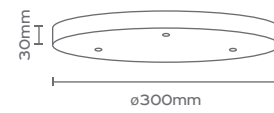

BASE-R303P-GO
Brushed Gold
3 Pendants