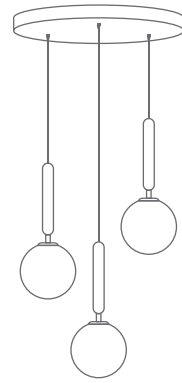

FIORE L-PL
Black
Opal Glass
E27 Max 40W

FIORE S-PL
Black
Opal Glass
E27 Max 40W

BASE-R303P-B
3 Pendants / Black

BASE-R305P-B
5 Pendants / Black

BASE-R357P-B
7 Pendants / Black

FIORE W-WL
Black
Opal Glass
G9 Max 40W