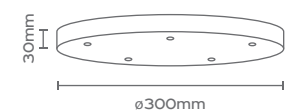

BASE-R305P-GO
Brushed Gold
5 Pendants