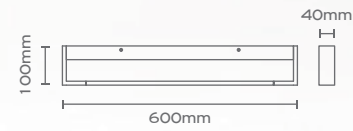

TILT-WL-B
Matt Black
LED 18W 2165lm 4000K