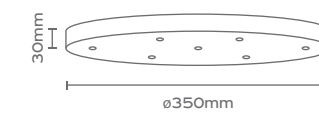

BASE-R357P-GO
Brushed Gold
7 Pendants