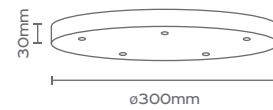

BASE-R305P-GO
Brushed Gold
5 Pendants