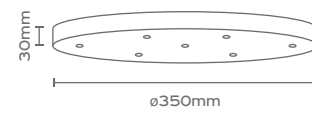

BASE-R357P-GO
Brushed Gold
7 Pendants