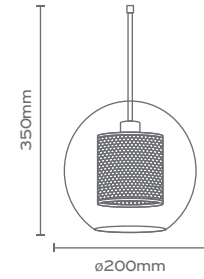

BOLENA OV-PL
Dark Chrome
Smoky Grey Glass
Brown Fabric Cable
LED 7W 350Lm 3000K

BOLENA SQ-PL
Dark Chrome
Smoky Grey Glass
Brown Fabric Cable
LED 7W 350Lm 3000K

ROSA

Υλικό / Materials

ROSA M-PL
Brushed Gold
Clear Glass
E27 Max 40W