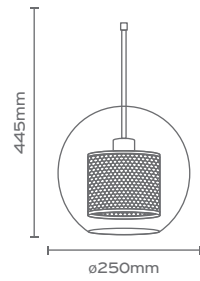

BOLENA OV-PL
Dark Chrome
Smoky Grey Glass
Brown Fabric Cable
LED 7W 350Lm 3000K

BOLENA SQ-PL
Dark Chrome
Smoky Grey Glass
Brown Fabric Cable
LED 7W 350Lm 3000K

ROSA

Υλικό / Materials

ROSA M-PL
Brushed Gold
Clear Glass
E27 Max 40W