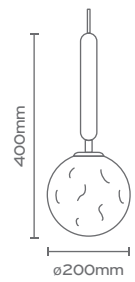

PALMA L-PL
Brushed Gold
Water Drop Glass
E27 Max 40W