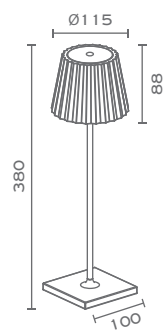

LITTA 1-TL-B
Black Matt
LED 2.2W 231lm 3000K
Touch Smooth Dimmer