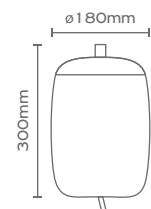

BOLENA SQ-PL
Dark Chrome
Smoky Grey Glass
Brown Fabric Cable
LED 7W 350Lm 3000K