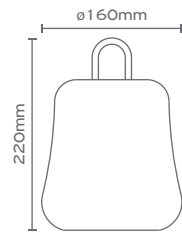

Υλικά / Materials

Charger adaptor included

Touch Step Dimmer

Touch 1 = 100% of light - 7H
 Touch 2 = 40% of light - 15H
 Touch 3 = 10% of light - 80H
 Touch 4 = On / Off

VITRA-TL
 Anthracite
 Brown Leather
 LED 2W 202lm 3000K