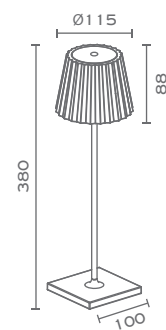

LITTA 1-TL-RU
Rust Matt
LED 2.2W 231lm 3000K
Touch Smooth Dimmer