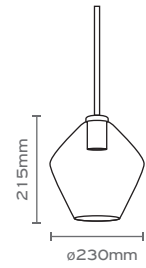

SIENA L-PL
Brushed Gold
Amber Glass
E27 Max 40W