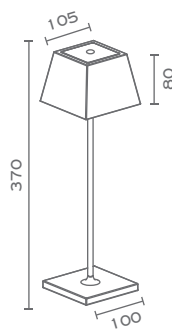

LITTA 2-TL-W
White Matt
LED 2.2W 231lm 3000K
Touch Smooth Dimmer