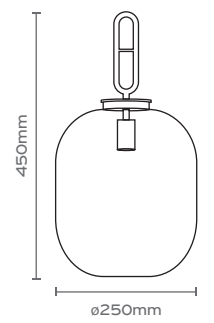

Υλικά / Materials

PALERMO-PL-G
Black Metal
Mirror Grey Glass
E27 Max 40W