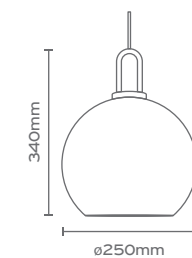

VERONA M-PL
Brushed Gold
Frosted Grey Glass
E27 Max 40W