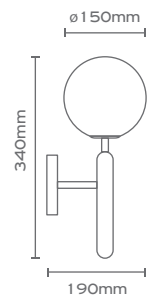

FIORE L-PL
Black
Opal Glass
E27 Max 40W

FIORE S-PL
Black
Opal Glass
E27 Max 40W

BASE-R303P-B
3 Pendants / Black

BASE-R305P-B
5 Pendants / Black

BASE-R357P-B
7 Pendants / Black

FIORE W-WL
Black
Opal Glass
G9 Max 40W