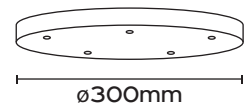

BASE-R305P-B/ GO
Black/ Brushed Gold
5 Pendants