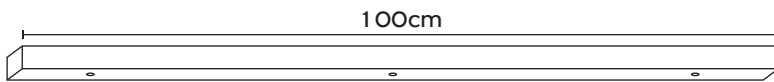

Extras

The ceiling bases are also available in Sandy Black & Brushed Gold color on which you can use both Small and/or Large CUPs. Custom bases are also available upon request.

BASE-L1003P-B
Sandy Black
3 Pendants