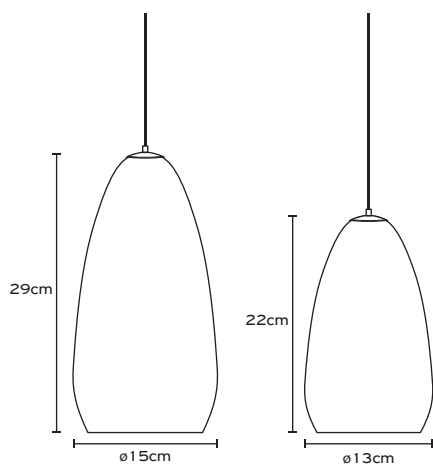

G9 LED, 220-240V, 50-60Hz, IP 20

*Due to it is hand made the size might be slightly different ($\pm 0,5$ cm).

UOMO PL Small/Large

New **hand made** ceramic family
UOMO is also available in a pendant
version also in 2 sizes and 3 colors.

Materials	Brass, Glass, Ceramic
Ceramic Color	Rough Earth Black Rough Creme Rough White
Metal Color	Natural Brass (for White & Beige) Sandy Black (for Rough Black)
Glass Color	Opal
Width	ø 15cm/ ø 13cm
Height	29cm/ 22cm
Cable Length	1,5m

Width	ø9cm
Height	21 cm
Cable Length	1,5m

GU10 LED Bulb, 220-240V, 50-60Hz, IP 20

CUP Wall

Materials Metal, Ceramic
Metal Color Sandy Black
Ceramic Color Light Beige
Hand painted Nude Brown
Stone Grey
Olive Green

Width \varnothing 9cm
Height 35cm

E27 LED Bulb, 220-240V, 50-60Hz, IP 20

CUP Linear

- Materials** Brass, Metal, Handmade Ceramic
- Metal Color** Sandy Black
- Ceramic Color** Light Beige **BE**/ Nude Brown **NB**/
Stone Grey **SG**/ Olive Green **OG**
- Upon request Black and White (No charge)
- Special color Extra cost
- Specifications** GU10 LED Bulb, 220-240V,
50-60Hz, IP 20, Cable Length 1,5m