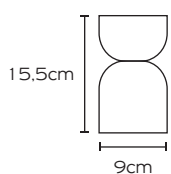

CUP Ceiling Spot

CUP CS-...

Materials	Handmade Ceramic
Base Color	Matt White
Ceramic Color	Light Beige BE/ Nude Brown NB/ Stone Grey SG/ Olive Green OG
Upon request	Black and White (No extra charge) <i>*Other colors upon request</i>
Specifications	GU10 LED Bulb, 220-240V, 50-60Hz, IP 20

Handmade