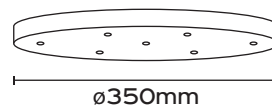

BASE-R357P-B/ GO
Black/ Brushed Gold
7 Pendants