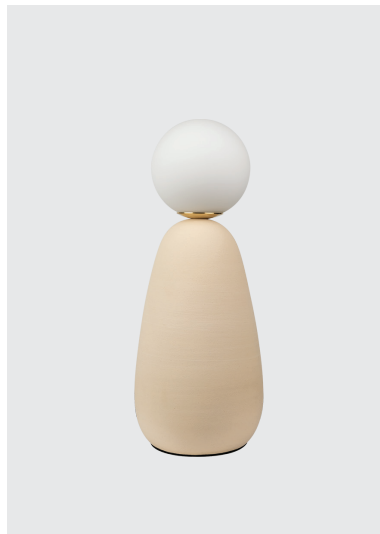

CERAMICS 2024-25

www.light-team.com | info@light-team.com

UOMO TL Small/Large

New **hand made** ceramic table lamp is made of **high temperature** special clay in 2 sizes and 3 colors.

Materials	Brass, Glass, Ceramic
Ceramic Color	Rough Earth Black Rough Creme Rough White
Metal Color	Natural Brass (for White & Beige) Sandy Black (for Rough Black)
Glass Color	Opal
Width	ø 15cm/ ø 13cm
Height	40cm/ 33cm
Cable Length	2m

Materials	Brass, Glass, Ceramic
Ceramic Color	Rough Earth Black Rough Creme Rough White
Metal Color	Natural Brass (for White & Beige) Sandy Black (for Rough Black)
Glass Color	Opal
Width	ø 15cm/ ø 13cm
Height	29cm/ 22cm
Cable Length	1,5m

Materials	Brass, Metal, Ceramic
Metal Color	Sandy Black/ Brass
Ceramic Color	Light Beige
<i>Hand painted</i>	Nude Brown
	Stone Grey
	Olive Green

Width	ø12cm
Height	26,5cm
Cable Length	1,5m

E27 LED Bulb, 220-240V, 50-60Hz, IP 20

CUP Small

New ceramic **hand painted** pendant light in 4 unique colors (Light Beige, Nude Brown, Stone Grey & Olive Green, with metal and brass parts in 2 colors (Natural Brass & Sandy Black)

Materials	Brass, Metal, Ceramic
Metal Color	Sandy Black/ Brass
Ceramic Color	Light Beige
<i>Hand painted</i>	Nude Brown
	Stone Grey
	Olive Green