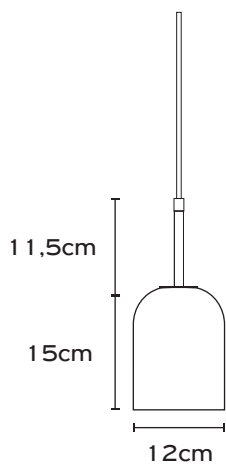

Materials	Brass, Glass, Ceramic
Ceramic Color	Rough Earth Black Rough Creme Rough White
Metal Color	Natural Brass (for White & Beige) Sandy Black (for Rough Black)
Glass Color	Opal
Width	ø 15cm/ ø 13cm
Height	29cm/ 22cm
Cable Length	1,5m

Materials	Brass, Metal, Ceramic
Metal Color	Sandy Black/ Brass
Ceramic Color	Light Beige
<i>Hand painted</i>	Nude Brown
	Stone Grey
	Olive Green

Width	ø12cm
Height	26,5cm
Cable Length	1,5m

E27 LED Bulb, 220-240V, 50-60Hz, IP 20

Width	ø9cm
Height	21 cm
Cable Length	1,5m

GU10 LED Bulb, 220-240V, 50-60Hz, IP 20

CUP Wall

Materials Metal, Ceramic
Metal Color Sandy Black
Ceramic Color Light Beige
Hand painted Nude Brown
Stone Grey
Olive Green

Width \varnothing 9cm
Height 35cm

E27 LED Bulb, 220-240V, 50-60Hz, IP 20

CUP Linear

- Materials** Brass, Metal, Handmade Ceramic
- Metal Color** Sandy Black
- Ceramic Color** Light Beige **BE**/ Nude Brown **NB**/
Stone Grey **SG**/ Olive Green **OG**
- Upon request Black and White (No charge)
- Special color Extra cost
- Specifications** GU10 LED Bulb, 220-240V,
50-60Hz, IP 20, Cable Length 1,5m