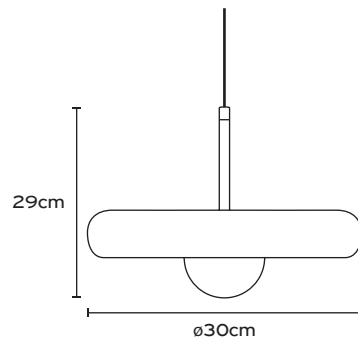

PATTER L-PL-...

1. **Materials** Brass, Metal, Handmade Ceramic
2. **Metal Color** Sandy Black
3. **Ceramic Color** Rough White **W**/ Sandy Grey **G**/
4. **Specifications** G9 LED Bulb, 220-240V,
   50-60Hz, IP 20, Cable Length 1,5m

Handmade

Extra ceiling bases at page