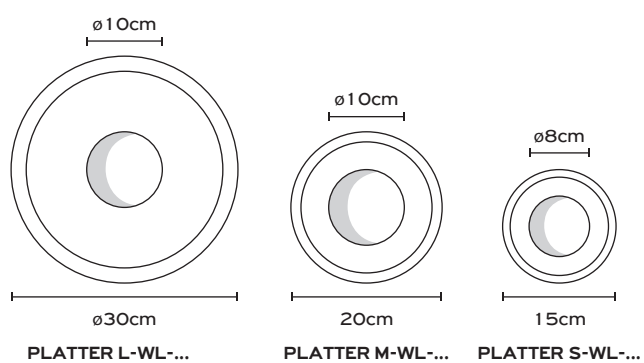

PLATTER WL

1. **Materials** Brass, Metal, Handmade Ceramic
2. **Metal Color** Sandy Black/ Sandy White
3. **Ceramic Color** Rough White **W**/ Grey **G**/
4. **Specifications** G9 LED Bulb, 220-240V, 50-60Hz, IP 20.

Handmade