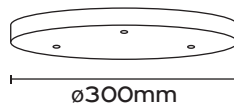

BASE-R303P-B/ GO
Black/ Brushed Gold
3 Pendants