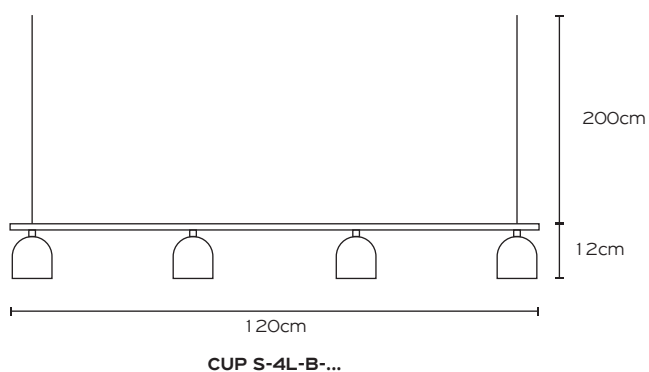

Materials	Brass, Glass, Ceramic
Ceramic Color	Rough Earth Black Rough Creme Rough White
Metal Color	Natural Brass (for White & Beige) Sandy Black (for Rough Black)
Glass Color	Opal
Width	ø 15cm/ ø 13cm
Height	29cm/ 22cm
Cable Length	1,5m

Materials	Brass, Metal, Ceramic
Metal Color	Sandy Black/ Brass
Ceramic Color	Light Beige
<i>Hand painted</i>	Nude Brown
	Stone Grey
	Olive Green

Width	ø12cm
Height	26,5cm
Cable Length	1,5m

E27 LED Bulb, 220-240V, 50-60Hz, IP 20

Width	ø9cm
Height	21 cm
Cable Length	1,5m

GU10 LED Bulb, 220-240V, 50-60Hz, IP 20

CUP Wall

Materials Metal, Ceramic
Metal Color Sandy Black
Ceramic Color Light Beige
Hand painted Nude Brown
Stone Grey
Olive Green

Width \varnothing 9cm
Height 35cm

E27 LED Bulb, 220-240V, 50-60Hz, IP 20

CUP Linear

- Materials** Brass, Metal, Handmade Ceramic
- Metal Color** Sandy Black
- Ceramic Color** Light Beige **BE**/ Nude Brown **NB**/
Stone Grey **SG**/ Olive Green **OG**
- Upon request Black and White (No charge)
- Special color Extra cost
- Specifications** GU10 LED Bulb, 220-240V,
50-60Hz, IP 20, Cable Length 1,5m