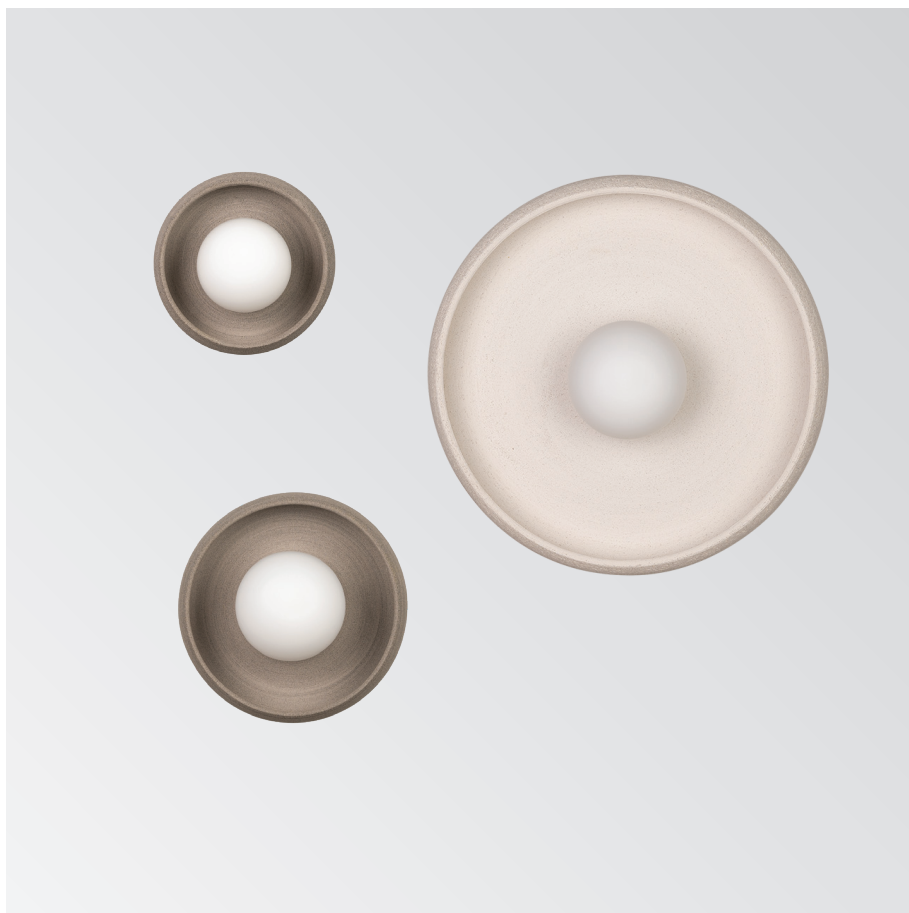

PLATTER WL

1. **Materials** Brass, Metal, Handmade Ceramic
2. **Metal Color** Sandy Black/ Sandy White
3. **Ceramic Color** Rough White **W**/ Grey **G**/
4. **Specifications** G9 LED Bulb, 220-240V, 50-60Hz, IP 20.

Handmade