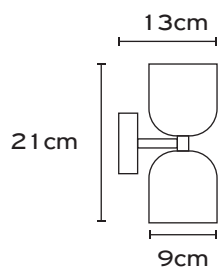

Materials	Brass, Glass, Ceramic
Ceramic Color	Rough Earth Black Rough Creme Rough White
Metal Color	Natural Brass (for White & Beige) Sandy Black (for Rough Black)
Glass Color	Opal
Width	ø 15cm/ ø 13cm
Height	29cm/ 22cm
Cable Length	1,5m

Materials	Brass, Metal, Ceramic
Metal Color	Sandy Black/ Brass
Ceramic Color	Light Beige
<i>Hand painted</i>	Nude Brown
	Stone Grey
	Olive Green

Width	ø12cm
Height	26,5cm
Cable Length	1,5m

E27 LED Bulb, 220-240V, 50-60Hz, IP 20

Width	ø9cm
Height	21 cm
Cable Length	1,5m

GU10 LED Bulb, 220-240V, 50-60Hz, IP 20

CUP Wall

Materials Metal, Ceramic
Metal Color Sandy Black
Ceramic Color Light Beige
Hand painted Nude Brown
Stone Grey
Olive Green

Width \varnothing 9cm
Height 35cm

E27 LED Bulb, 220-240V, 50-60Hz, IP 20

CUP Linear

- Materials** Brass, Metal, Handmade Ceramic
- Metal Color** Sandy Black
- Ceramic Color** Light Beige **BE**/ Nude Brown **NB**/
Stone Grey **SG**/ Olive Green **OG**
- Upon request Black and White (No charge)
- Special color Extra cost
- Specifications** GU10 LED Bulb, 220-240V,
50-60Hz, IP 20, Cable Length 1,5m