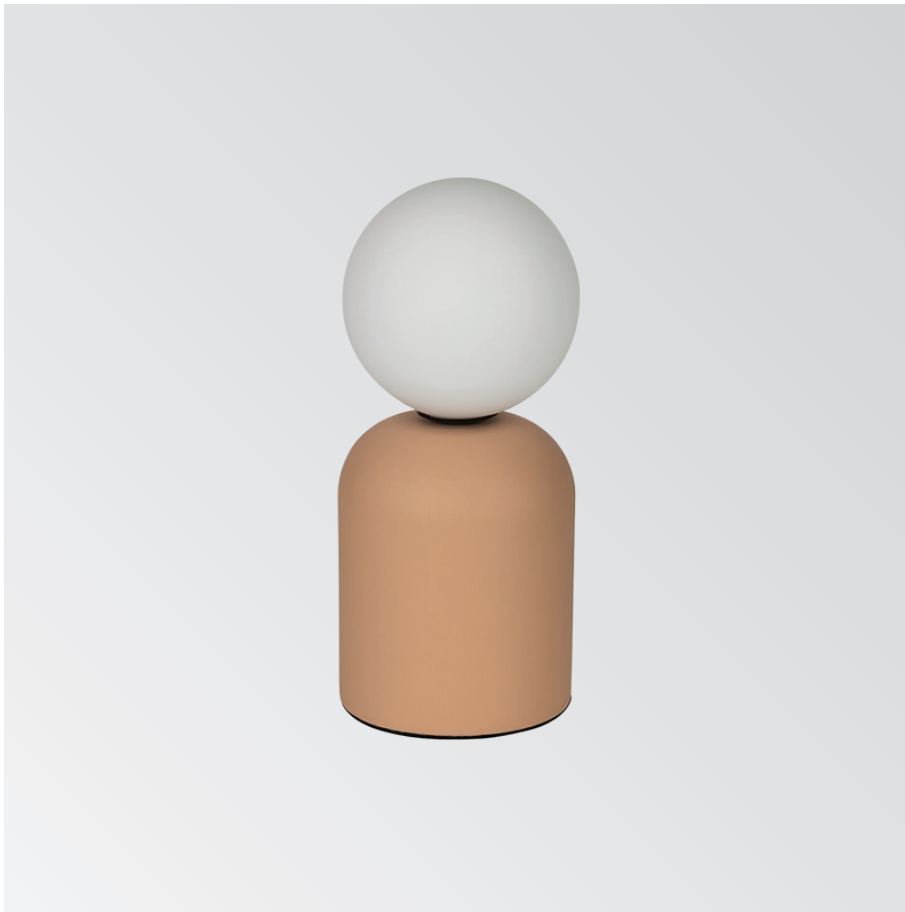

CUP Table

Materials	Brass, Metal, Handmade Ceramic
Metal Color	Sandy Black
Ceramic Color	Light Beige BE/ Nude Brown NB/ Stone Grey SG/ Olive Green OG
Upon request	Black and White (No extra charge)
Special color	Extra cost
Specifications	G9 LED Bulb, 220-240V, 50-60Hz, IP 20