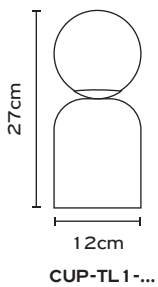

CUP Table

Materials	Brass, Metal, Handmade Ceramic
Metal Color	Sandy Black
Ceramic Color	Light Beige BE/ Nude Brown NB/ Stone Grey SG/ Olive Green OG
Upon request	Black and White (No extra charge)
Special color	Extra cost
Specifications	G9 LED Bulb, 220-240V, 50-60Hz, IP 20