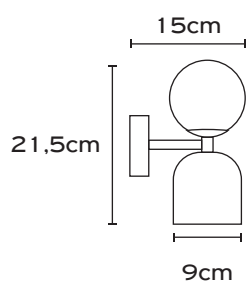

Materials	Brass, Glass, Ceramic
Ceramic Color	Rough Earth Black Rough Creme Rough White
Metal Color	Natural Brass (for White & Beige) Sandy Black (for Rough Black)
Glass Color	Opal
Width	ø 15cm/ ø 13cm
Height	29cm/ 22cm
Cable Length	1,5m

Materials	Brass, Metal, Ceramic
Metal Color	Sandy Black/ Brass
Ceramic Color	Light Beige
<i>Hand painted</i>	Nude Brown
	Stone Grey
	Olive Green

Width	ø12cm
Height	26,5cm
Cable Length	1,5m

E27 LED Bulb, 220-240V, 50-60Hz, IP 20

Width	ø9cm
Height	21 cm
Cable Length	1,5m

GU10 LED Bulb, 220-240V, 50-60Hz, IP 20

CUP Wall

Materials Metal, Ceramic
Metal Color Sandy Black
Ceramic Color Light Beige
Hand painted Nude Brown
Stone Grey
Olive Green

Width \varnothing 9cm
Height 35cm

E27 LED Bulb, 220-240V, 50-60Hz, IP 20

CUP Linear

- Materials** Brass, Metal, Handmade Ceramic
- Metal Color** Sandy Black
- Ceramic Color** Light Beige **BE**/ Nude Brown **NB**/
Stone Grey **SG**/ Olive Green **OG**
- Upon request Black and White (No charge)
- Special color Extra cost
- Specifications** GU10 LED Bulb, 220-240V,
50-60Hz, IP 20, Cable Length 1,5m