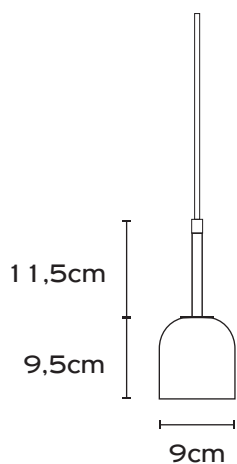

Materials	Brass, Metal, Ceramic
Metal Color	Sandy Black/ Brass
Ceramic Color	Light Beige
<i>Hand painted</i>	Nude Brown
	Stone Grey
	Olive Green

Width	ø9cm
Height	21 cm
Cable Length	1,5m

GU10 LED Bulb, 220-240V, 50-60Hz, IP 20