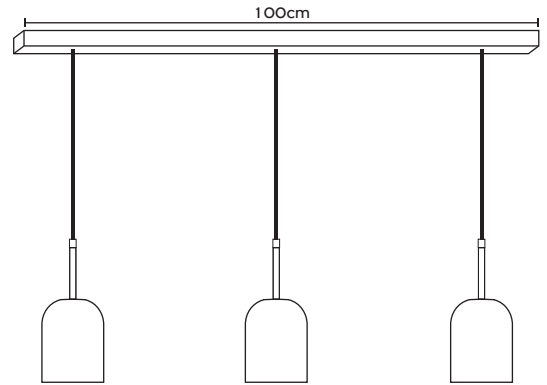

Extras

The ceiling bases are also available in Sandy Black & Brushed Gold color on which you can use both Small and/or Large CUPs. Custom bases are also available upon request.

BASE-L1003P-B
Sandy Black
3 Pendants