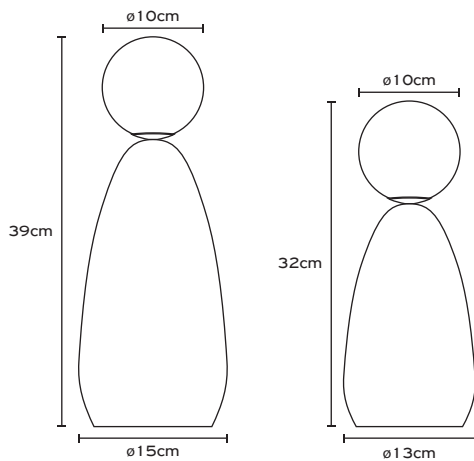

G9 LED, 220-240V, 50-60Hz, IP 20

*Due to it is hand made the size might be slightly different ($\pm 0,5$ cm).