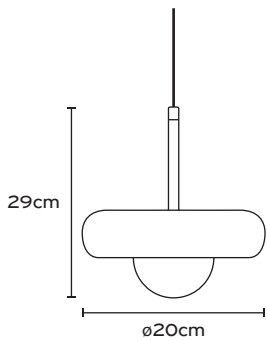

PLATTER PL

New **handmade** ceramic family is made of **high temperature** special clay in 2 colors.

PATTER M-PL-...